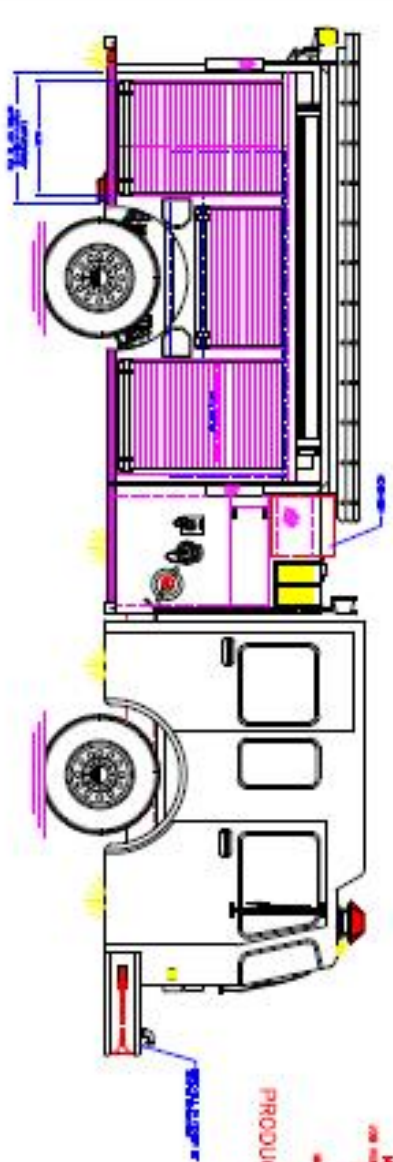

ROSENBAUER CUSTOM PUMPER

AVAILABLE FOR IMMEDIATE DELIVERY

Spartan Metro Star Six (6) man Cab with Five (5) SCBA seats
10 inch Raised Roof
Stainless Steel Wheel Inserts (Not Shown)
24" Front Bumper Extension with 1 ½" Pre-connect Discharge with Center Hosewell
Remote Control/Heated West Cost Style Mirrors
Cummins ISC 360 HP – 2007 EPA Compliant Engine
Hale 1250 GPM Pump
1,000 Gallon Water Tank
Stainless Steel Plumbing
Two (2) 1-1/2 inch Crosslays
One (1) Driver's Side 2-1/2 inch Discharge
One (1) Officer's Side 2-1/2 inch Discharge
One (1) Officer's Side 3 inch Discharge
One (1) Rear 2-1/2 inch Discharge
Foam Pro 1600 Class A Foam System with 20 Gallon Foam Cell
Wheel Well Storage for Four (4) SCBA Cylinders
ROM Roll-up Doors
5 KW Gasoline Honda Generators
Two (2) Telescoping Lights Mounted on Back of Cab

CALL KAZA FIRE EQUIPMENT REPRESENTATIVE FOR DETAILED SPECIFICATIONS

APPROVED FOR

ALL DIMENSIONS
 ARE IN INCHES
 UNLESS OTHERWISE
 SPECIFIED

DATE: 01/15/2010
 DRAWN BY: [Redacted]
 CHECKED BY: [Redacted]

PRODUCTION APPROVED