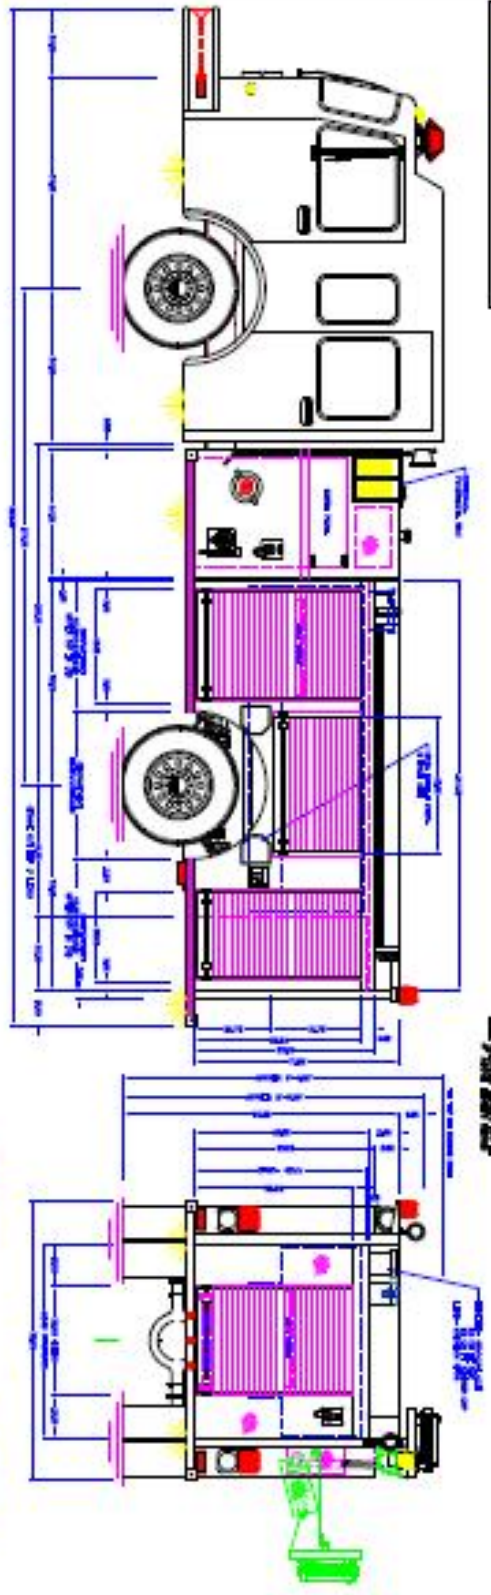

ROSENBAUER CUSTOM PUMPER

AVAILABLE FOR IMMEDIATE DELIVERY

Spartan Metro Star Six (6) man Cab with Five (5) SCBA seats
10 inch Raised Roof
Stainless Steel Wheel Inserts (Not Shown)
24" Front Bumper Extension with 1 ½" Pre-connect Discharge with Center Hosewell
Remote Control/Heated West Cost Style Mirrors
Cummins ISC 360 HP – 2007 EPA Compliant Engine
Hale 1250 GPM Pump
1,000 Gallon Water Tank
Stainless Steel Plumbing
Two (2) 1-1/2 inch Crosslays
One (1) Driver's Side 2-1/2 inch Discharge
One (1) Officer's Side 2-1/2 inch Discharge
One (1) Officer's Side 3 inch Discharge
One (1) Rear 2-1/2 inch Discharge
Foam Pro 1600 Class A Foam System with 20 Gallon Foam Cell
Wheel Well Storage for Four (4) SCBA Cylinders
ROM Roll-up Doors
5 KW Gasoline Honda Generators
Two (2) Telescoping Lights Mounted on Back of Cab

CALL KAZA FIRE EQUIPMENT REPRESENTATIVE FOR DETAILED SPECIFICATIONS

APPROVED FOR

ALL DIMENSIONS
 ARE IN INCHES
 UNLESS OTHERWISE
 SPECIFIED

DATE: 01/15/2010
 DRAWN BY: [Redacted]
 CHECKED BY: [Redacted]

PRODUCTION APPROVED